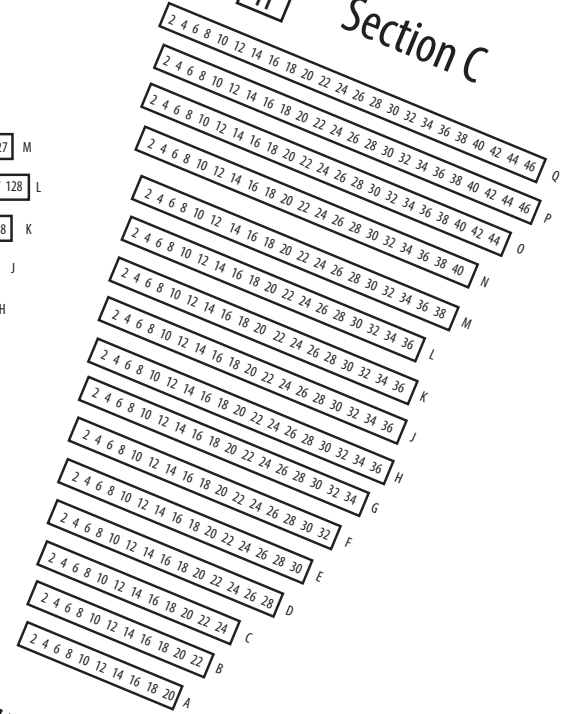

2020 BRITT SEATING CHART

Section B

Section C

Seating: Total capacity is 2,200.

Reserved: Numbered bench-style seating for 949.

Premium Reserved Lawn (blanket) seating: Blankets #1-24 available for groups of four and blankets #25-30 available for groups of two on the lawn between the stage and the reserved benches.

Member Lawn (blanket) seating: Blankets (A-K) available for Britt members.

General Lawn (blanket) seating: Space is available on a first-come, first-served basis on Britt's grassy hillside behind reserved seats.