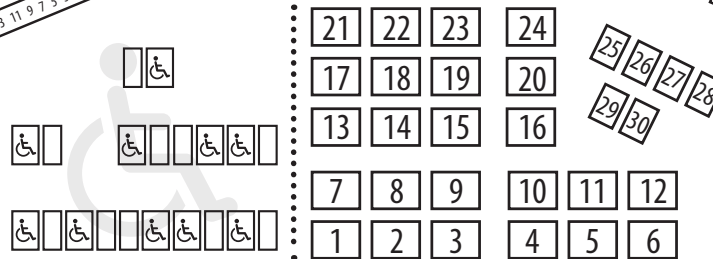

2020 BRITT SEATING CHART

Section B

Section C

Seating: Total capacity is 2,200.

Reserved: Numbered bench-style seating for 949.

Premium Reserved Lawn (blanket) seating: Blankets #1-24 available for groups of four and blankets #25-30 available for groups of two on the lawn between the stage and the reserved benches.

Member Lawn (blanket) seating: Blankets (A-K) available for Britt members.

General Lawn (blanket) seating: Space is available on a first-come, first-served basis on Britt's grassy hillside behind reserved seats.