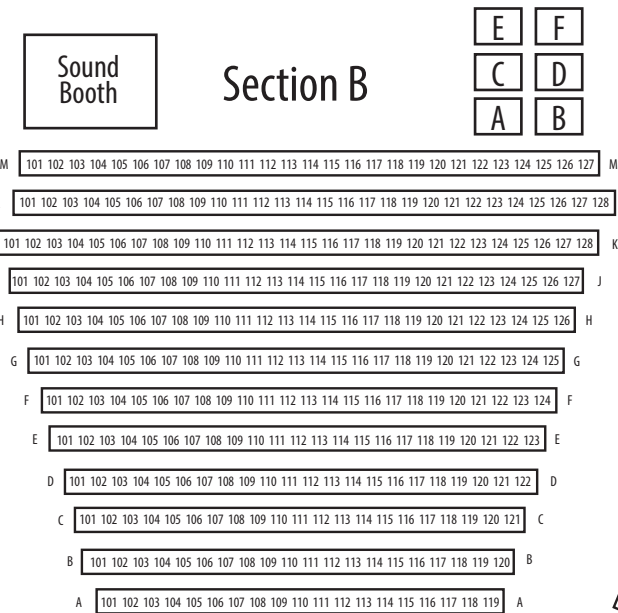

2018 BRITT EXPANDED SEATING CHART

Seating: Total capacity is 2,200.

Reserved: Numbered bench-style seating for 962.

Premium Reserved Lawn (blanket) seating: Blankets #1-24 available for groups of four and blankets #25-30 available for groups of two on the lawn between the stage and the reserved benches.

Member Lawn (blanket) seating: Blankets (A-K) available for Britt members.

General Lawn (blanket) seating: Space is available on a first-come, first-served basis on Britt's grassy hillside behind reserved seats.

STAGE