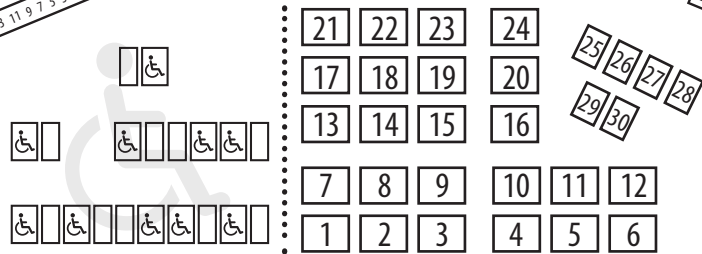

2018 BRITT EXPANDED SEATING CHART

Seating: Total capacity is 2,200.

Reserved: Numbered bench-style seating for 962.

Premium Reserved Lawn (blanket) seating: Blankets #1-24 available for groups of four and blankets #25-30 available for groups of two on the lawn between the stage and the reserved benches.

Member Lawn (blanket) seating: Blankets (A-K) available for Britt members.

General Lawn (blanket) seating: Space is available on a first-come, first-served basis on Britt's grassy hillside behind reserved seats.