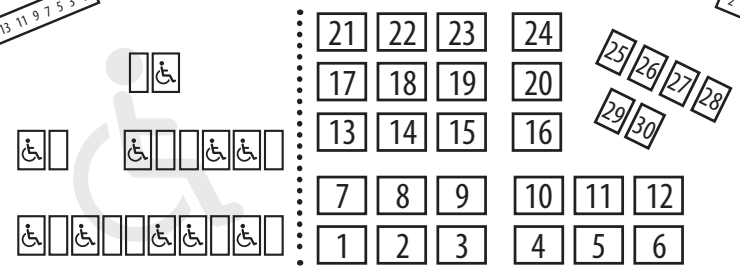

# 2019 BRITT EXPANDED SEATING CHART

**Seating:** Total capacity is 2,200.

**Reserved:** Numbered bench-style seating for 949.

**Premium Reserved Lawn (blanket) seating:** Blankets #1-24 available for groups of four and blankets #25-30 available for groups of two on the lawn between the stage and the reserved benches.

**Member Lawn (blanket) seating:** Blankets (A-K) available for Britt members.

**General Lawn (blanket) seating:** Space is available on a first-come, first-served basis on Britt's grassy hillside behind reserved seats.