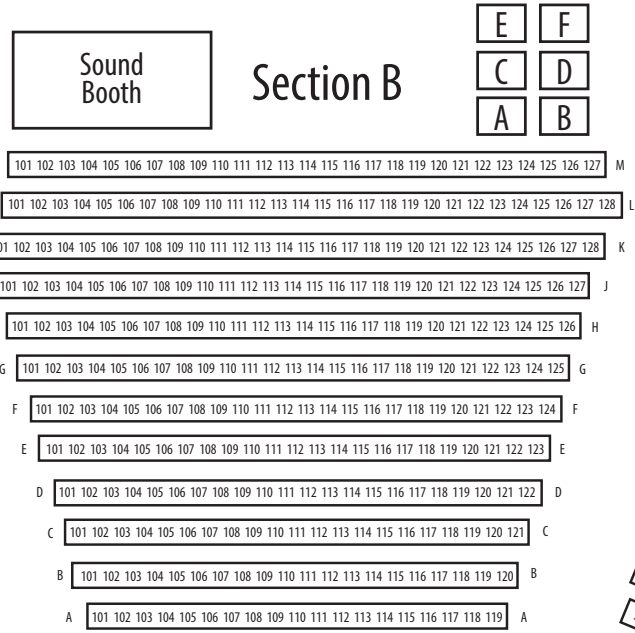

# 2019 BRITT EXPANDED SEATING CHART

**Seating:** Total capacity is 2,200.

**Reserved:** Numbered bench-style seating for 949.

**Premium Reserved Lawn (blanket) seating:** Blankets #1-24 available for groups of four and blankets #25-30 available for groups of two on the lawn between the stage and the reserved benches.

**Member Lawn (blanket) seating:** Blankets (A-K) available for Britt members.

**General Lawn (blanket) seating:** Space is available on a first-come, first-served basis on Britt's grassy hillside behind reserved seats.