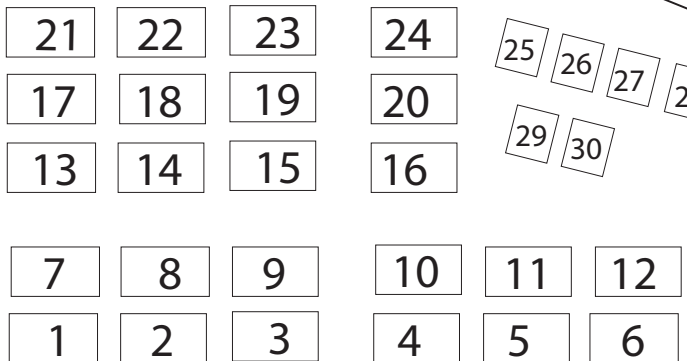

Seating: Total capacity- 2,200.
Reserved: numbered bench-style seating for 662.
Premium Reserved Lawn (blanket) seating: blankets #1-24 available for groups of four and blankets #25-30 available for groups of two on the lawn between the stage and the reserved benches.
Member Lawn (blanket) seating: blankets (A-K) available for Britt members
General Lawn (blanket) seating: space is available on a first-come, first-served basis on Britt's grassy hillside behind reserved seats. Limited space is available for lawn chairs on the sides behind the reserved seating.