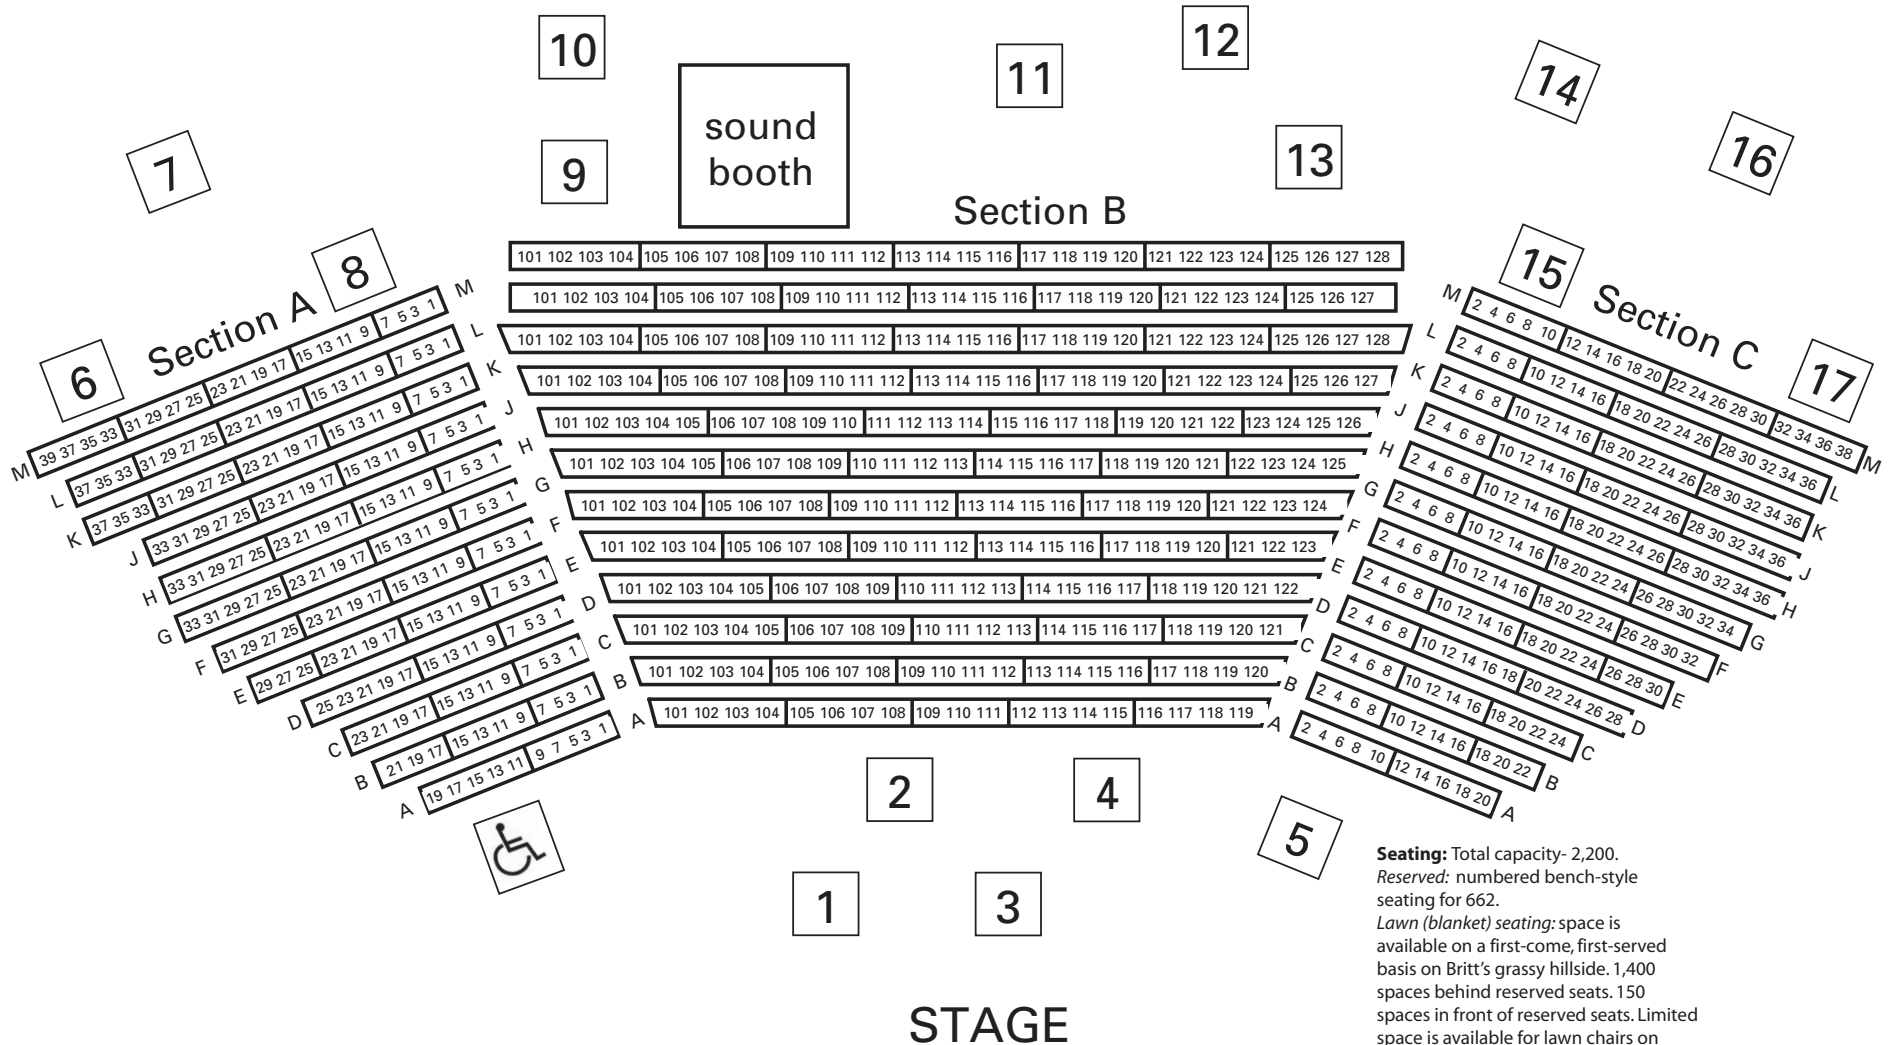

# Britt Pavilion Reserved Seating Chart

**Seating:** Total capacity- 2,200.  
*Reserved:* numbered bench-style seating for 662.  
*Lawn (blanket) seating:* space is available on a first-come, first-served basis on Britt's grassy hillside. 1,400 spaces behind reserved seats. 150 spaces in front of reserved seats. Limited space is available for lawn chairs on the sides behind the reserved seating.