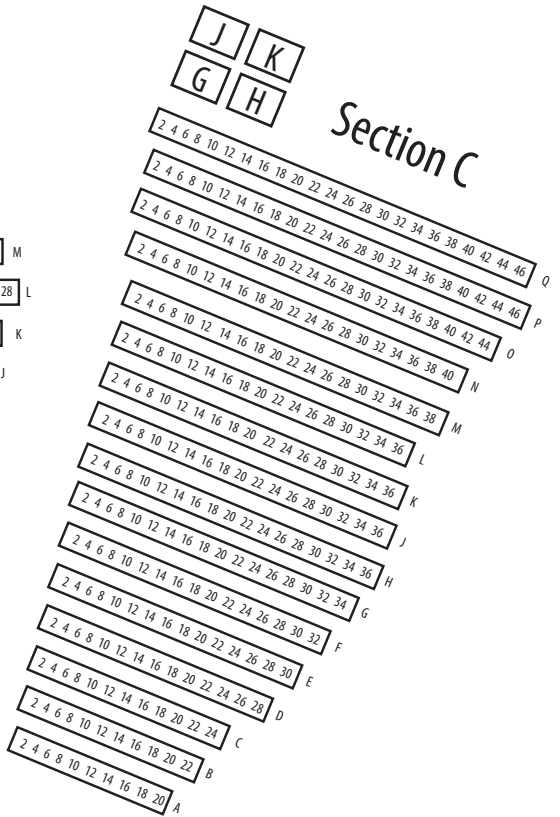

# 2020 BRITT SEATING CHART

**Seating:** Total capacity is 2,200.

**Reserved:** Numbered bench-style seating for 949.

**Premium Reserved Lawn (blanket) seating:** Blankets #1-24 available for groups of four and blankets #25-30 available for groups of two on the lawn between the stage and the reserved benches.

**Member Lawn (blanket) seating:** Blankets (A-K) available for Britt members.

**General Lawn (blanket) seating:** Space is available on a first-come, first-served basis on Britt's grassy hillside behind reserved seats.