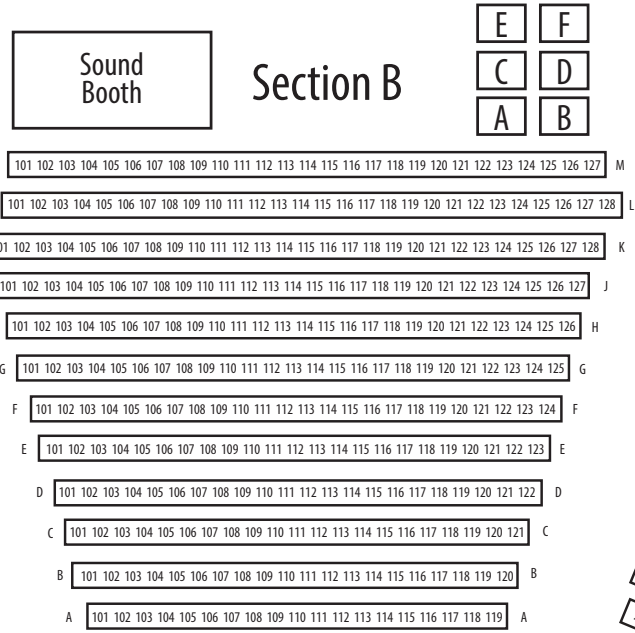

# 2020 BRITT SEATING CHART

**Seating:** Total capacity is 2,200.

**Reserved:** Numbered bench-style seating for 949.

**Premium Reserved Lawn (blanket) seating:** Blankets #1-24 available for groups of four and blankets #25-30 available for groups of two on the lawn between the stage and the reserved benches.

**Member Lawn (blanket) seating:** Blankets (A-K) available for Britt members.

**General Lawn (blanket) seating:** Space is available on a first-come, first-served basis on Britt's grassy hillside behind reserved seats.