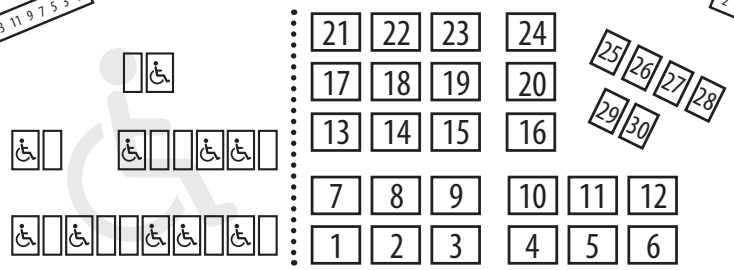

# 2020 BRITT SEATING CHART

**Seating:** Total capacity is 2,200.

**Reserved:** Numbered bench-style seating for 949.

**Premium Reserved Lawn (blanket) seating:** Blankets #1-24 available for groups of four and blankets #25-30 available for groups of two on the lawn between the stage and the reserved benches.

**Member Lawn (blanket) seating:** Blankets (A-K) available for Britt members.

**General Lawn (blanket) seating:** Space is available on a first-come, first-served basis on Britt's grassy hillside behind reserved seats.