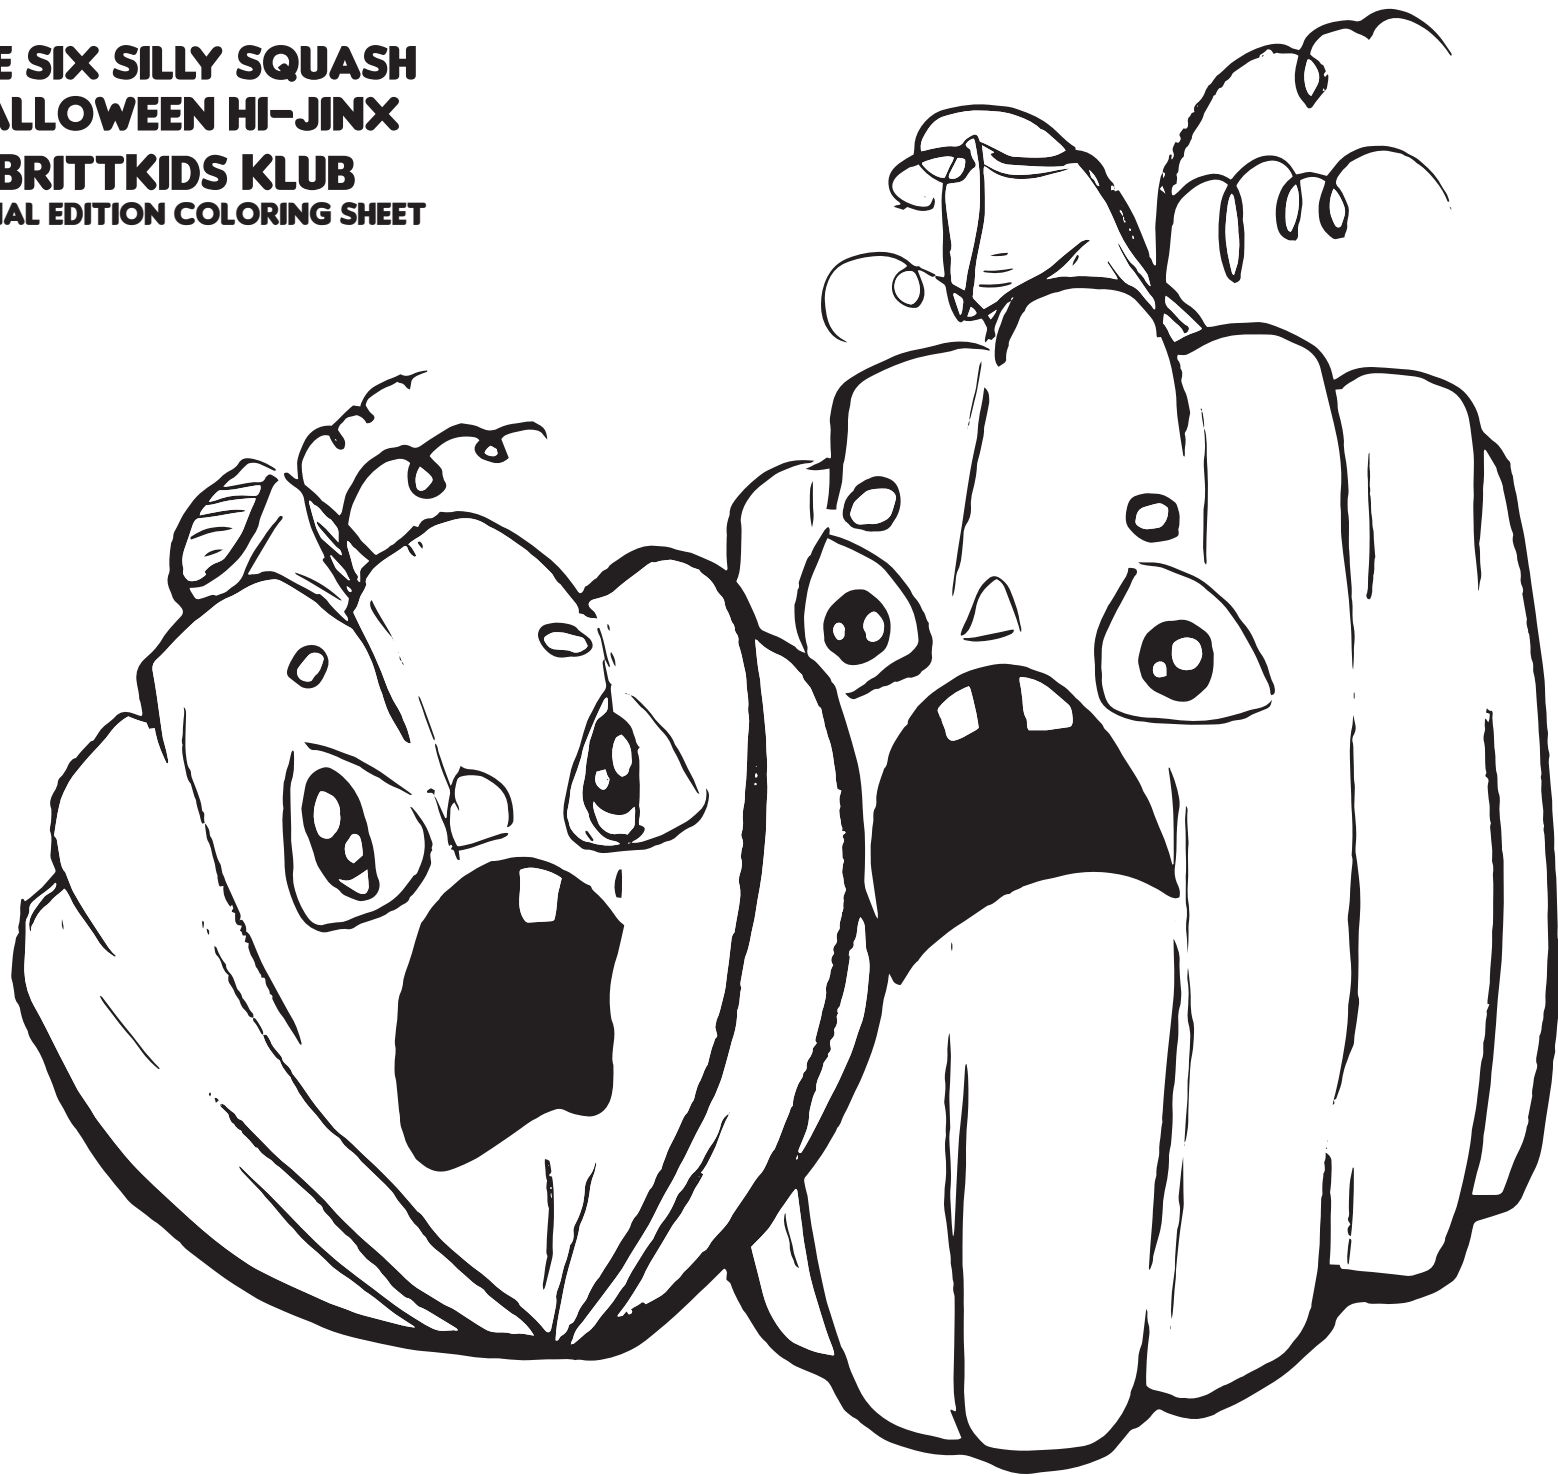

**THE SIX SILLY SQUASH
HALLOWEEN HI-JINX
BRITTKIDS KLUB
SPECIAL EDITION COLORING SHEET**

A COUPLE SPOOKED SQUASH