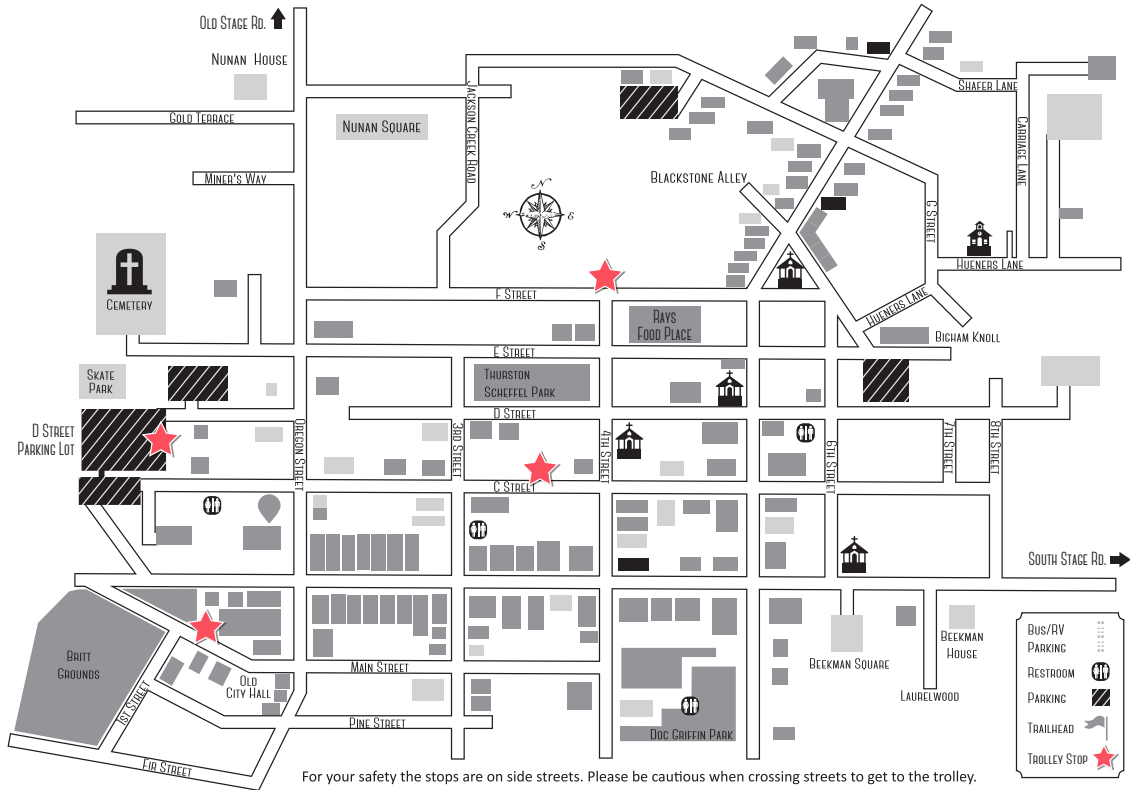

# BRITT FESTIVAL TROLLEY STOPS

The trolley provides transportation to the Britt Festival Pavilion during the two hours prior to the concert start-time. The trolley returns to Britt whenever the Trolley is full so there are no designated pick-up times.

For your safety the stops are on side streets. Please be cautious when crossing streets to get to the trolley.

BUS/RV PARKING	
RESTROOM	
PARKING	
TRAILHEAD	
TROLLEY STOP	