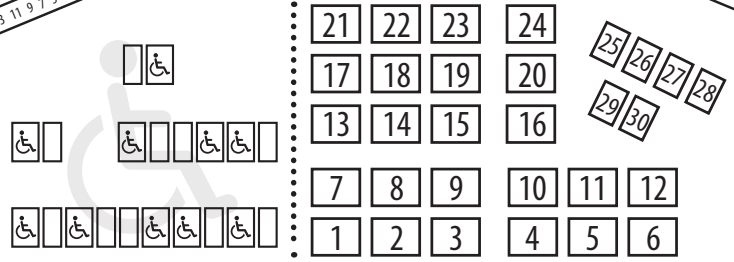

BRITT SEATING CHART

STAGE

Seating: Total capacity is 2,200.
Reserved: Numbered bench-style seating for 949.
Premium Reserved Lawn (blanket) seating: Blankets #1-24 available for groups of four and blankets #25-30 available for groups of two on the lawn between the stage and the reserved benches.
Member Lawn (blanket) seating: Blankets (A-K) available for Britt members.
General Lawn (blanket) seating: Space is available on a first-come, first-served basis on Britt's grassy hillside behind reserved seats.

*Chart not to scale | Rev 1/9/19