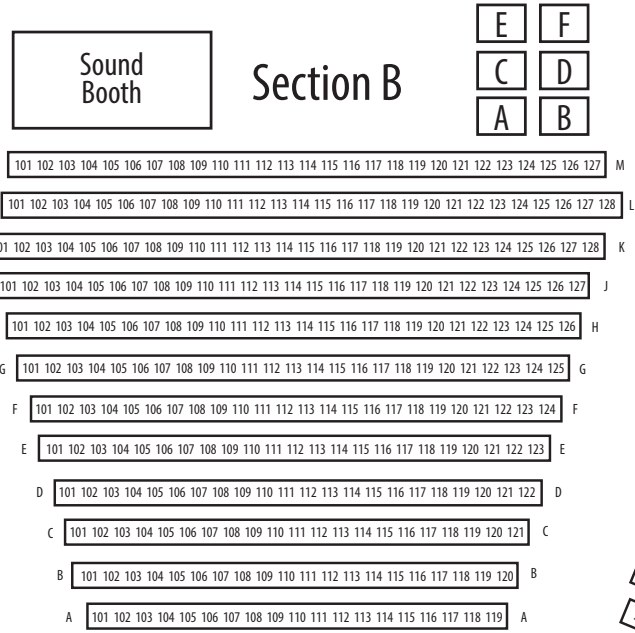

BRITT SEATING CHART

STAGE

Seating: Total capacity is 2,200.
Reserved: Numbered bench-style seating for 949.
Premium Reserved Lawn (blanket) seating: Blankets #1-24 available for groups of four and blankets #25-30 available for groups of two on the lawn between the stage and the reserved benches.
Member Lawn (blanket) seating: Blankets (A-K) available for Britt members.
General Lawn (blanket) seating: Space is available on a first-come, first-served basis on Britt's grassy hillside behind reserved seats.

*Chart not to scale | Rev 1/9/19